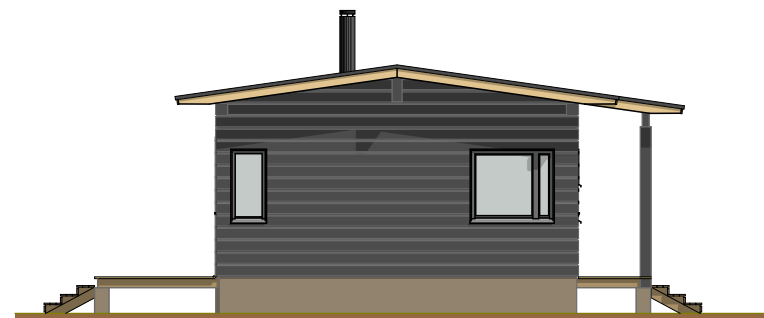

JURMO 70

Gross floor area: 70,0 m²
Floor area: 62,5 m²
Volume: 235 m³

JURMO 70

Gross floor area: 70,0 m²
Floor area: 62,5 m²
Volume: 235 m³