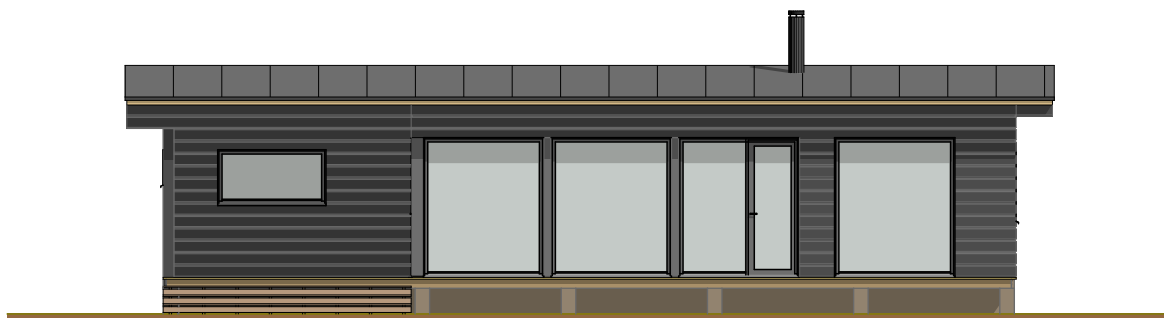

JURMO 70

Gross floor area: 70,0 m²
Floor area: 62,5 m²
Volume: 235 m³

JURMO 70

Gross floor area: 70,0 m²
Floor area: 62,5 m²
Volume: 235 m³