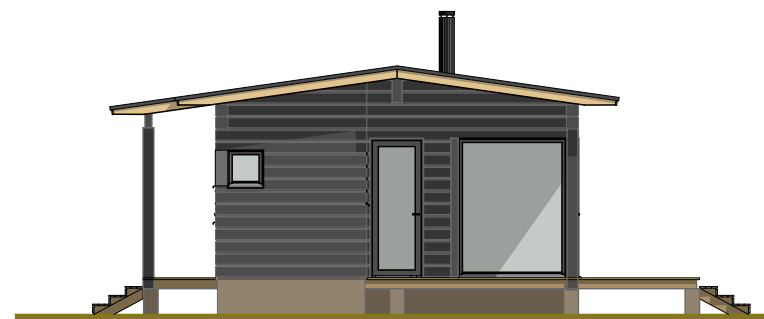

JURMO 70

Gross floor area: 70,0 m²
Floor area: 62,5 m²
Volume: 235 m³

JURMO 70

Gross floor area: 70,0 m²
Floor area: 62,5 m²
Volume: 235 m³