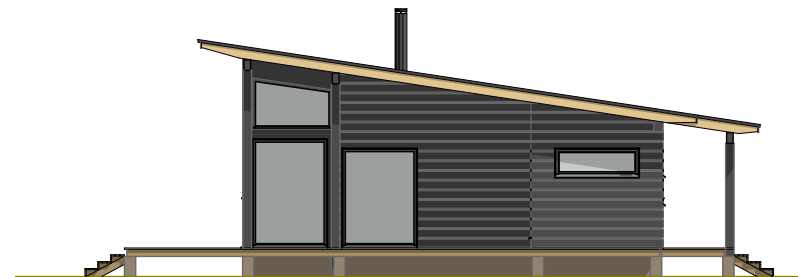

KUSTAVI 125

Gross floor area: 124,5 m²
Floor area: 114,0 m²
Volume: 455 m³

KUSTAVI 125

Gross floor area: 124,5 m²
 Floor area: 114,0 m²
 Volume: 455 m³