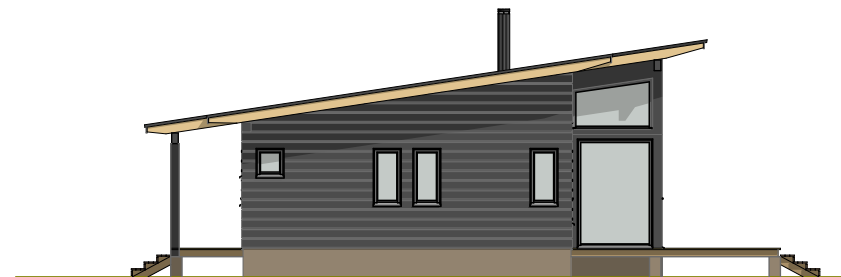

KUSTAVI 125

Gross floor area: 124,5 m²
Floor area: 114,0 m²
Volume: 455 m³

KUSTAVI 125

Gross floor area: 124,5 m²
 Floor area: 114,0 m²
 Volume: 455 m³