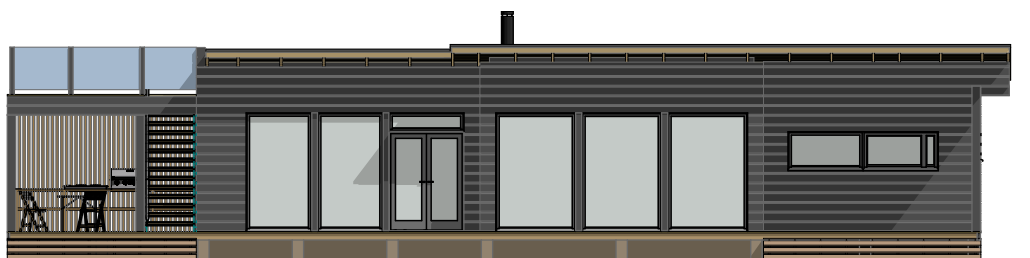

NAUVO 116 roof-deck

Gross floor area: 116,0 m²
Floor area: 106,0 m²
Volume: 390 m³

NAUVO 116 roof-deck

Gross floor area: 116,0 m²
 Floor area: 106,0 m²
 Volume: 390 m³