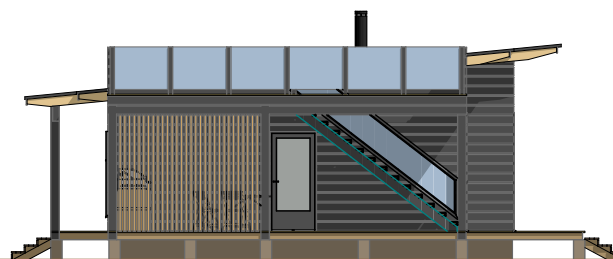

NAUVO 116 roof-deck

Gross floor area: 116,0 m²
Floor area: 106,0 m²
Volume: 390 m³

NAUVO 116 roof-deck

Gross floor area: 116,0 m²
 Floor area: 106,0 m²
 Volume: 390 m³