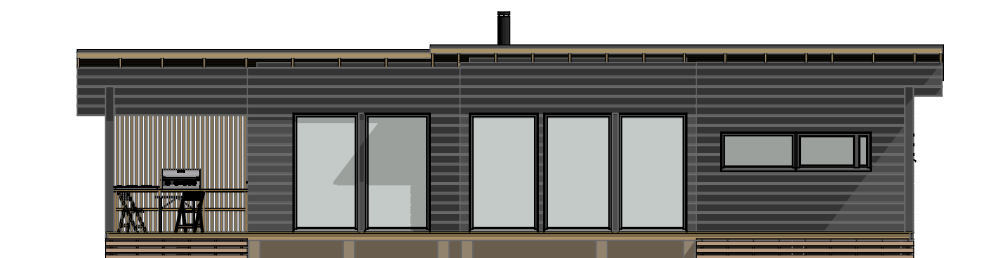

Gross floor area: 96,0 m²
Floor area: 87,0 m²
Volume: 340 m³

Gross floor area: 96,0 m²
 Floor area: 87,0 m²
 Volume: 340 m³