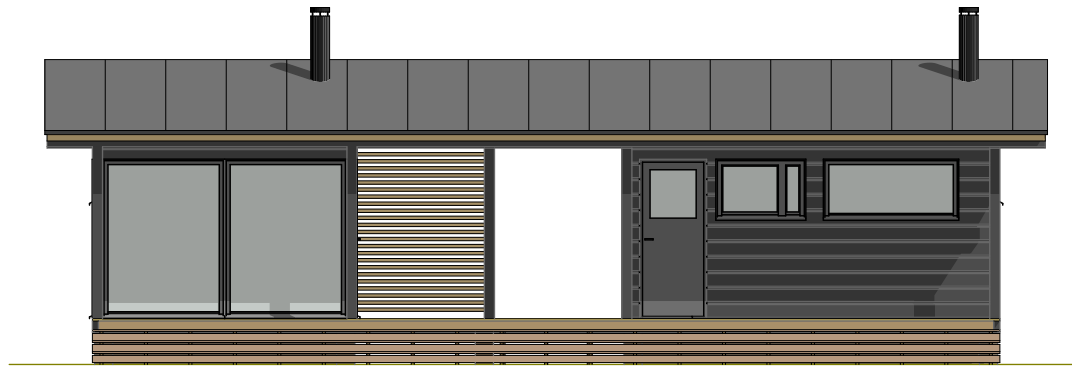

LUOTO 25

Gross floor area: 24,5 m²
Floor area: 21,0 m²
Volume: 77 m³

LUOTO 25

Gross floor area: 24,5 m²
Floor area: 21,0 m²
Volume: 77 m³