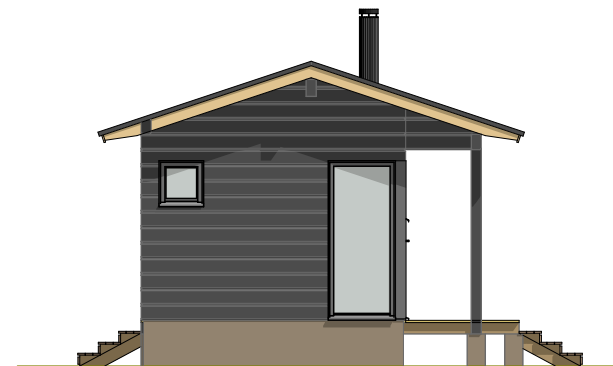

LUOTO 25

Gross floor area: 24,5 m²
Floor area: 21,0 m²
Volume: 77 m³

LUOTO 25

Gross floor area: 24,5 m²
Floor area: 21,0 m²
Volume: 77 m³