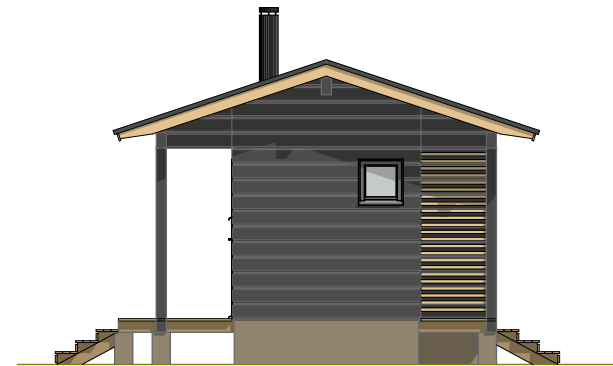

LUOTO 25

Gross floor area: 24,5 m²
Floor area: 21,0 m²
Volume: 77 m³

LUOTO 25

Gross floor area: 24,5 m²
Floor area: 21,0 m²
Volume: 77 m³